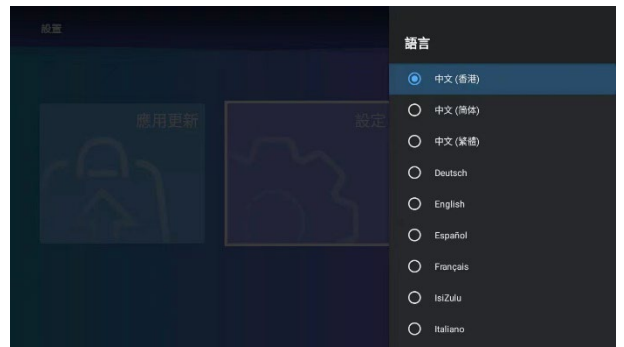

電視介面 TV INTERFACE