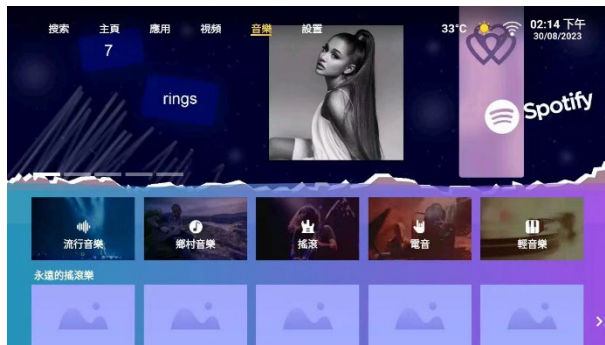

浸浴 - 觀看 - 放鬆 SOAK - WATCH - RELAX

這台浴室防水電視是為澳門【金峰南岸】屋苑而設的智慧防水浴室電視為您提供無盡的娛樂選擇。

This waterproof bathroom waterproof TV is designed for the Macau One Oasis housing estate which provides endless entertainment options for you in the comfort of your bathroom.

一拆一換無需改裝任何牆身及鏡面

Remove and replace without modifying any walls or mirrors

使用時尚的易唱娛樂浴室防水電視輕鬆讓您的浴室現代化。對於那些想要超越普通沐浴體驗的人來說，這是終極選擇。易於安裝和存取串流媒體應用程式、隱形內建振動揚聲器和防霧功能。我們所有的易唱娛樂浴室電視均享有2年保固。

Modernise your bathroom effortlessly with a stylish Sing Easy Bathroom Waterproof TV. The ultimate choice for anyone wanting a bathing experience beyond the ordinary. With easy installation and access to streaming apps, invisible built-in vibration speakers and anti-misting features. All our Sing Easy Bathroom TVs come with a 2-year warranty.

功能 FEATURES

- 雙紅外線遙控設計(電視和語音助理模式) / Double infrared remote design (TV and voice assistant modes)
- 從 Netflix、YouTube、Prime Video、劇迷、抖音、騰訊視頻、Spotify 等流行應用程式串流數千部電影、節目和音樂
Stream thousands of movies, shows and music from popular apps like Netflix, YouTube, Prime Video, Gimy, Tik Tok Tencent Video, Spotify, and more
- 在防水電視螢幕上享受充滿活力的高清畫質和聲音
Enjoy vibrant HD picture quality and sound on the waterproof TV screen
- 支援模擬訊號和高清數碼訊號電視 / Supports analog signal and high-definition digital signal TV
- 支援手機投屏 / Support mobile phone screen casting
- 支援 Google Play / Supports Google Play
- 支援 SPA 音樂模式
- 15.6 吋高清 1920*1080 IPS 電視屏 / 15.6-inch HD 1920x1080 IPS TV screen
- Android 12 版本 / Android 12 version
- 藍牙 5.0 / Bluetooth 5.0
- 12dBi Wi-Fi 天線 / 12dBi Wi-Fi antenna
- 超強震動式 2*20 瓦藍牙喇叭 (電視關閉時手機可連接藍牙喇叭使用)
Super strong vibration type 2 × 20-watt Bluetooth speaker (the mobile phone can be connected to the Bluetooth speaker while the TV is turned off)
- 支援藍牙鍵盤和滑鼠 / Supports Bluetooth keyboard & mouse

產品更詳盡內容 請瀏覽專頁

For more detailed product information, please visit the dedicated page

<https://www.facebook.com/mowptv>

電視介面 TV INTERFACE

手機遙控介面 MOBILE REMOTE INTERFACE

滑鼠控制

遊標控制

電視控制