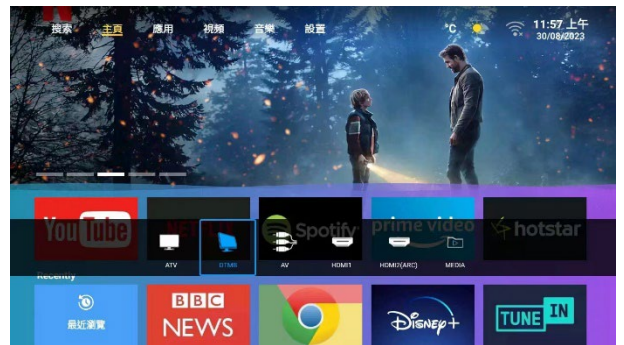

電視介面 TV INTERFACE