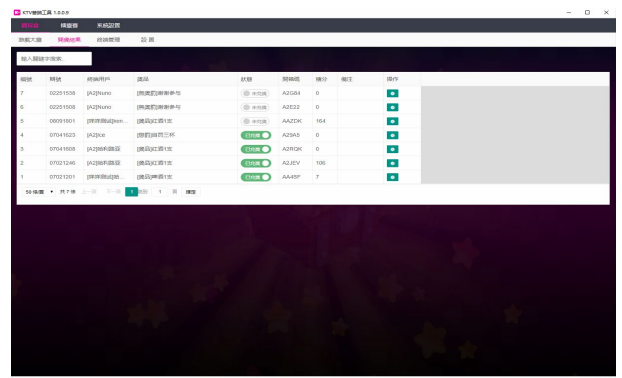

BACK-END INTERFACE

Add KTV terminals

Setup lucky draw

Lucky draw monitoring

Lucky draw results

FRONT-END INTERFACE (TV SCREEN)

Lucky draw QR code appearance

Lucky draw QR code and prizes

QR code appearance

Lucky draw winner

FRONT-END INTERFACE (MOBILE PHONE)

Enter name after scanning on screen QR code

Select treasure chest

Winner announcement

K+ POS (FOR COMMERCIAL USERS)

The Sing Easy K+ is a point-of-sales “POS” to be used together with KSVP3 karaoke appliance which is optionally available for commercial customers to manage the karaoke venue in a single system allowing customers to directly place F&B orders, call attendance or even settle the bill digitally.