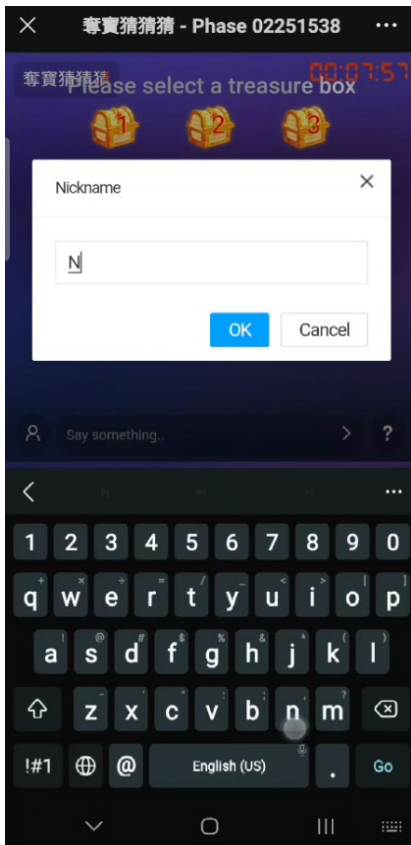

BACK-END INTERFACE

Add KTV terminals

Setup lucky draw

Lucky draw monitoring

Lucky draw results

FRONT-END INTERFACE (TV SCREEN)

Lucky draw QR code appearance

Lucky draw QR code and prizes

QR code appearance

Lucky draw winner

FRONT-END INTERFACE (MOBILE PHONE)

Enter name after scanning on screen QR code

Select treasure chest

Winner announcement

K+ POS (FOR COMMERCIAL USERS)

The Sing Easy K+ is a point-of-sales “POS” to be used together with KSVP3 karaoke appliance which is optionally available for commercial customers to manage the karaoke venue in a single system allowing customers to directly place F&B orders, call attendance or even settle the bill digitally.