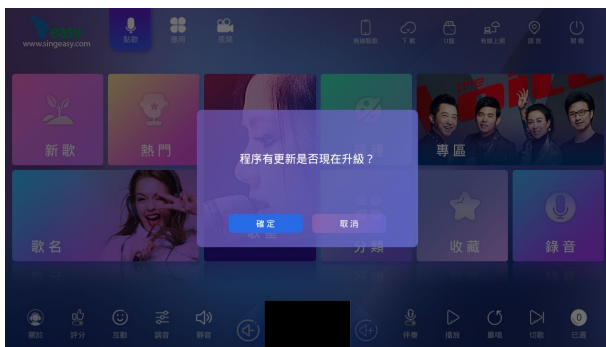

Simple song selection

English songs

Playback control

SMARTPHONE OR TABLET CONTROL

TV Screen Interaction

Send gifts, emojis, banners or even type in a message to show on the TV screen as well as choosing a female, male or children voice to read it loud for you. A very fascinating way to congratulate someone on their birthday or even to ask someone to marry you.

Check out the smartphone and table control for more information.

Gifts

Emojis

Banners

SONG LIBRARY INCLUDES MACAO SINGERS

First player in the market including Macao singers in the catalog.

OVER-THE-AIR UPDATES & SELF HEALTH CHECK

Program update over-the-air

Song libraries update over-the-air

Auto Hard Disk Checkup and Recovery

Local Songs Scanning and Song List Creation

AI KTV GENERATOR FEATURE (BETA)

Regardless of how old or how fresh the song is, the Sing Easy KSVP3 AI KTV Generator feature claims to be able to assist customers in singing their favorite song when it isn't in our music database.

FEATURES

- Easy-to-use
- Artificial Intelligence Powered
- Vocal Eliminator

BACK-END INTERFACE

Sing Easy users just need to select their song by scanning the QR code that is shown on the TV. At the top of the list, Sing Easy K+ will display the selected song that is available in the databank. Moreover, K+ will search through all songs that are available online and present a cloud including the words AI that are available for KTV songs that are generated by AI.