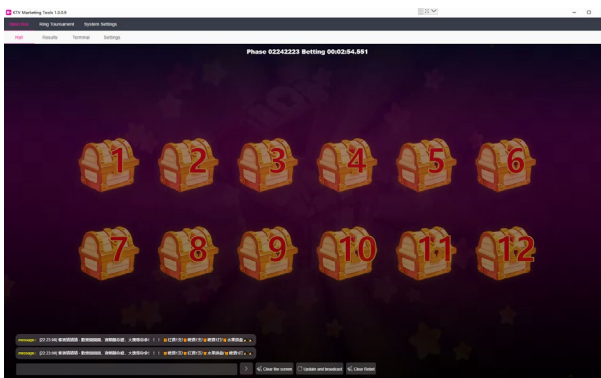

BENEFITS

- Increased Engagement
- Boost in Sales
- Brand Awareness
- Customer Loyalty
- Data Collection
- Differentiation

FEATURES

- Back-end and front-end interfaces
- Define even description
- Pre-define 3, 4, 6, 8, 9, 10 or 12 treasure chests
- Lucky draw startup time
- Interval between each lucky draw
- Select draw type from reward, prize and punishment
- Add KTV terminals and define box codes per terminal
- Back-end is available in English, Traditional Chinese and Simplified Chinese

BACK-END INTERFACE

Add KTV terminals

Setup lucky draw

Lucky draw monitoring

Lucky draw results

FRONT-END INTERFACE (TV SCREEN)

Lucky draw QR code appearance

Lucky draw QR code and prizes

QR code appearance

Lucky draw winner

FRONT-END INTERFACE (MOBILE PHONE)

Enter name after scanning on screen QR code

Select treasure chest

Winner announcement

K+ POS (FOR COMMERCIAL USERS)

The Sing Easy K+ is a point-of-sales “POS” to be used together with KSVP3 karaoke appliance which is optionally available for commercial customers to manage the karaoke venue in a single system allowing customers to directly place F&B orders, call attendance or even settle the bill digitally.