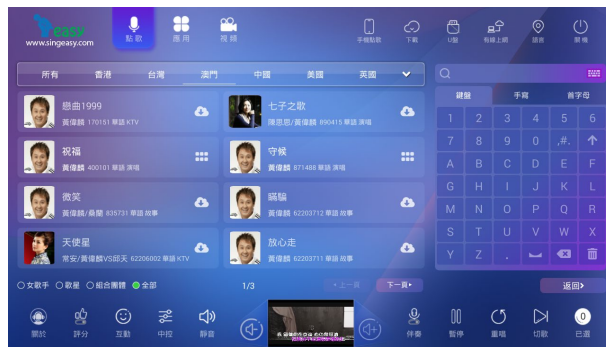

SMARTPHONE OR TABLET CONTROL

Remote Control

Simple and easy to use smartphone and tablet control: Just scan the QR Code to connect your smartphone or tablet to our AWS servers to remotely control your player, to pick a song from a catalog songs and singers, while also being able to pause or skip songs, adjust the volume, etc.

Simple song selection

English songs

Playback control

SMARTPHONE OR TABLET CONTROL

TV Screen Interaction

Send gifts, emojis, banners or even type in a message to show on the TV screen as well as choosing a female, male or children voice to read it loud for you. A very fascinating way to congratulate someone on their birthday or even to ask someone to marry you.

Check out the smartphone and table control for more information.

Gifts

Emojis

Banners

SONG LIBRARY INCLUDES MACAO SINGERS

First player in the market including Macao singers in the catalog.

OVER-THE-AIR UPDATES & SELF HEALTH CHECK

Program update over-the-air

Song libraries update over-the-air

Auto Hard Disk Checkup and Recovery

Local Songs Scanning and Song List Creation

AI KTV GENERATOR FEATURE (BETA)

Regardless of how old or how fresh the song is, the Sing Easy KSVP3 AI KTV Generator feature claims to be able to assist customers in singing their favorite song when it isn't in our music database.