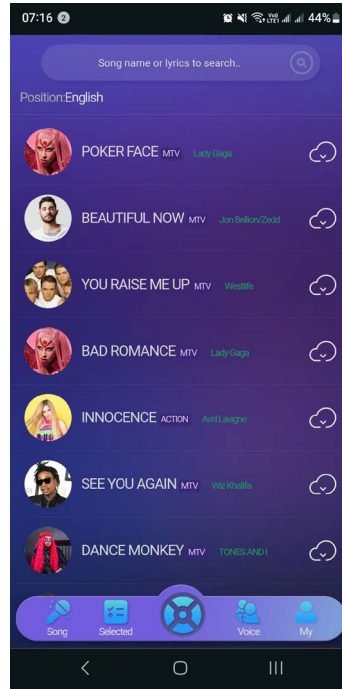

SMARTPHONE OR TABLET CONTROL

Remote Control

Simple and easy to use smartphone and tablet control: Just scan the QR Code to connect your smartphone or tablet to our AWS servers to remotely control your player, to pick a song from a catalog songs and singers, while also being able to pause or skip songs, adjust the volume, etc.

Simple song selection

English songs

Playback control

SMARTPHONE OR TABLET CONTROL

TV Screen Interaction

Send gifts, emojis, banners or even type in a message to show on the TV screen as well as choosing a female, male or children voice to read it loud for you. A very fascinating way to congratulate someone on their birthday or even to ask someone to marry you.

Check out the smartphone and table control for more information.

Gifts

Emojis

Banners

SONG LIBRARY INCLUDES MACAO SINGERS

First player in the market including Macao singers in the catalog.

OVER-THE-AIR UPDATES & SELF HEALTH CHECK