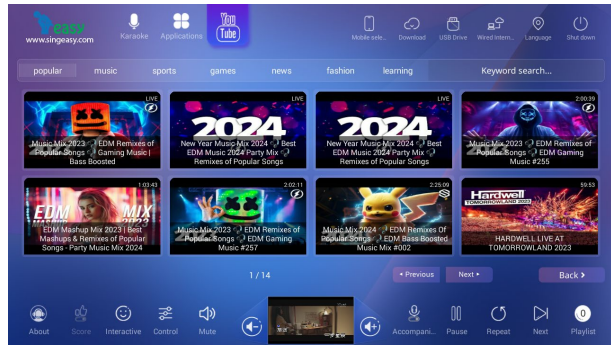

YouTube library