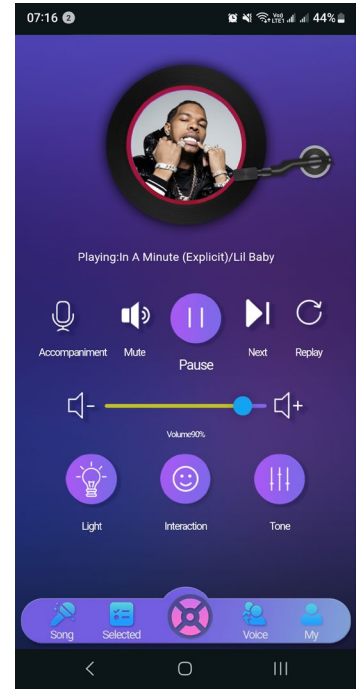

SMARTPHONE OR TABLET CONTROL

Remote Control

Simple and easy to use smartphone and tablet control: Just scan the QR Code to connect your smartphone or tablet to our AWS servers to remotely control your player, to pick a song from a catalog songs and singers, while also being able to pause or skip songs, adjust the volume, etc.

Simple song selection

English songs

Playback control

SMARTPHONE OR TABLET CONTROL

TV Screen Interaction

Send gifts, emojis, banners or even type in a message to show on the TV screen as well as choosing a female, male or children voice to read it loud for you. A very fascinating way to congratulate someone on their birthday or even to ask someone to marry you.

Check out the smartphone and table control for more information.

Gifts

Emojis

Banners

SONG LIBRARY INCLUDES MACAO SINGERS

First player in the market including Macao singers in the catalog.

OVER-THE-AIR UPDATES & SELF HEALTH CHECK