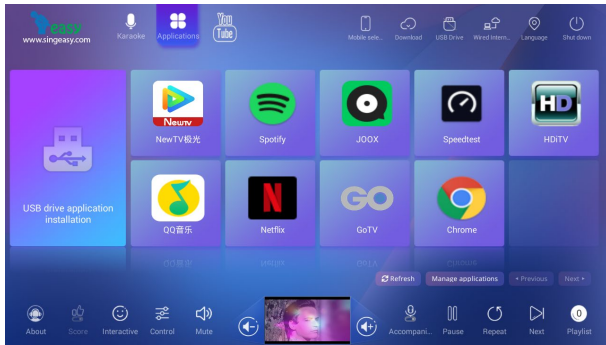

Pre-installed third-party apk support