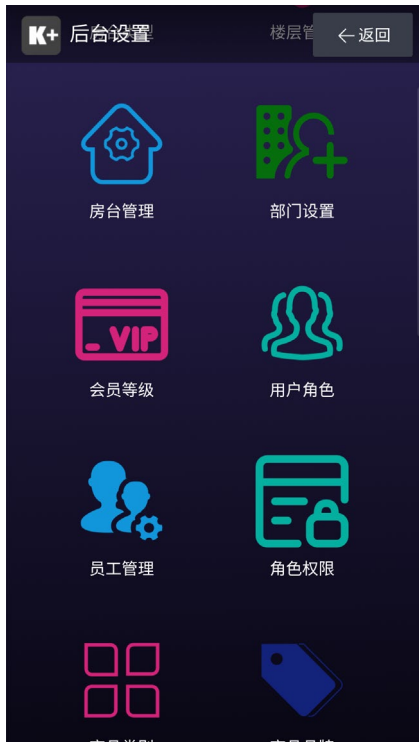

QR code appearance

Lucky draw winner

FRONT-END INTERFACE (MOBILE PHONE)

Enter name after scanning on screen QR code

Select treasure chest

Winner announcement

K+ POS (FOR COMMERCIAL USERS)

The Sing Easy K+ is a point-of-sales “POS” to be used together with KSVP3 karaoke appliance which is optionally available for commercial customers to manage the karaoke venue in a single system allowing customers to directly place F&B orders, call attendance or even settle the bill digitally.

BACK-END INTERFACE (MOBILE VERSION)

Manage bookings

Bookings report

Room status

BACK-END INTERFACE (MOBILE VERSION)

Back-end settings

Back-end settings

Back-end manager

Reports

Bill information

Song management

BACK-END INTERFACE (PC VERSION)

Login screen

Main menu

Settings screen

Change room border color