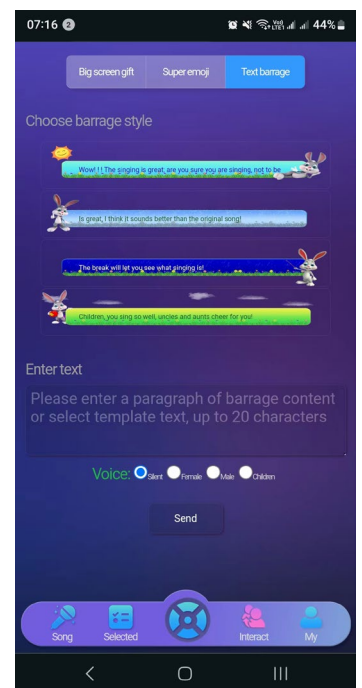

SMARTPHONE OR TABLET CONTROL

Remote Control

Simple and easy to use smartphone and tablet control: Just scan the QR Code to connect your smartphone or tablet to our AWS servers to remotely control your player, to pick a song from a catalog songs and singers, while also being able to pause or skip songs, adjust the volume, etc.

Simple song selection

English songs

Playback control

SMARTPHONE OR TABLET CONTROL

TV Screen Interaction

Send gifts, emojis, banners or even type in a message to show on the TV screen as well as choosing a female, male or children voice to read it loud for you. A very fascinating way to congratulate someone on their birthday or even to ask someone to marry you.

Check out the smartphone and table control for more information.

Gifts

Emojis

Banners

SONG LIBRARY INCLUDES MACAO SINGERS

First player in the market including Macao singers in the catalog.

OVER-THE-AIR UPDATES & SELF HEALTH CHECK