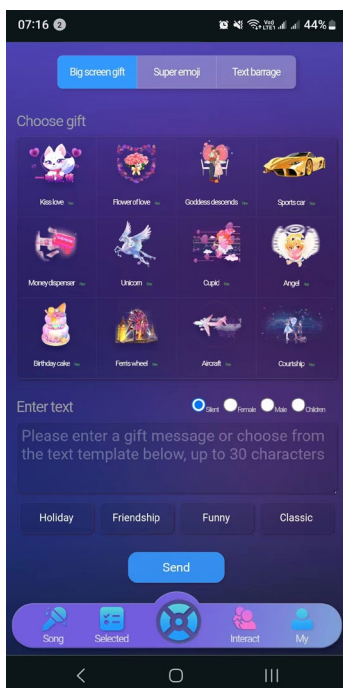

SMARTPHONE OR TABLET CONTROL

Remote Control

Simple and easy to use smartphone and tablet control: Just scan the QR Code to connect your smartphone or tablet to our AWS servers to remotely control your player, to pick a song from a catalog songs and singers, while also being able to pause or skip songs, adjust the volume, etc.

Simple song selection

English songs

Playback control

SMARTPHONE OR TABLET CONTROL

TV Screen Interaction

Send gifts, emojis, banners or even type in a message to show on the TV screen as well as choosing a female, male or children voice to read it loud for you. A very fascinating way to congratulate someone on their birthday or even to ask someone to marry you.

Check out the smartphone and table control for more information.

Gifts

Emojis

Banners

SONG LIBRARY INCLUDES MACAO SINGERS

First player in the market including Macao singers in the catalog.

OVER-THE-AIR UPDATES & SELF HEALTH CHECK