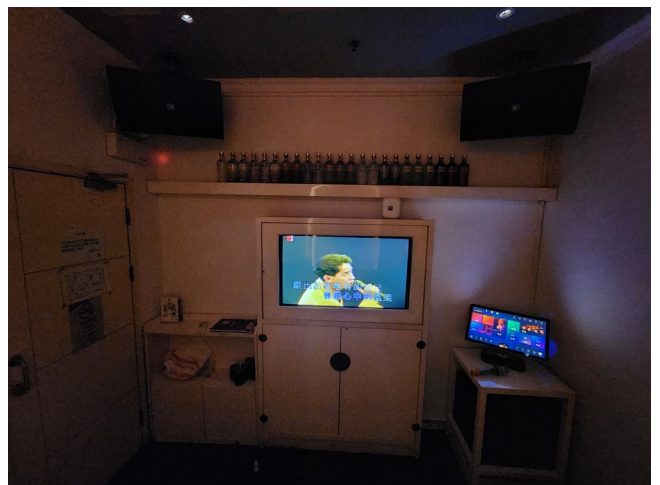

KARAOKE VENUES (PARTIAL CUSTOMERS)

Note: Please note that commercial users might need to consult the local copyright authorities for the required copyrights license for commercial use.