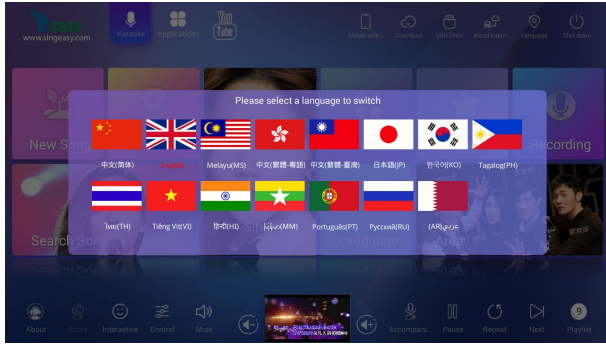

INTERFACE SNAPSHOTS

Multi-lingual GUI