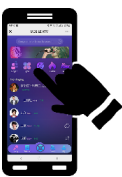

FEATURES

- Artificial intelligence powered KTV generator
- Quick switch available 15 user interface languages
- Sing in Traditional Chinese, Simplified Chinese, English, Thai, Russian, Italian, French, etc
- Search songs by writing song native language no matter Japanese, Korean, Russian, Thai, etc
- Third-party value-added apk (GoTV and HDTV requires service subscriptions)
- Queue YouTube selections on the same Karaoke queue list

HIGHLIGHTS

Over 330,000 Songs

Discover a diverse range of more than 330,000 high-quality songs with original music videos & lyrics in multiple languages at Sing Easy via the cloud platform.

Weekly Updates

Experience the joy of singing along to the most recent hits with our ever-expanding song catalog and regular software updates automatically every week.

Remote Control

Simple and easy to use smartphone and tablet control: Just scan the QR Code to connect your smartphone or tablet to pick from a catalog songs and singers, while also being able to pause or skip songs, adjust the volume, etc.

TV Screen Interaction

Send gifts, emojis, banners or even type in a message to show on the TV screen as well as choosing a female, male or children voice to read it loud for you. A very fascinating way to congratulate someone on their birthday or even to ask someone to marry you.