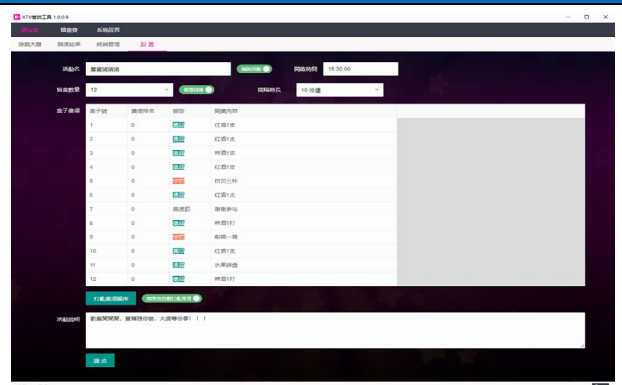

Setup lucky draw