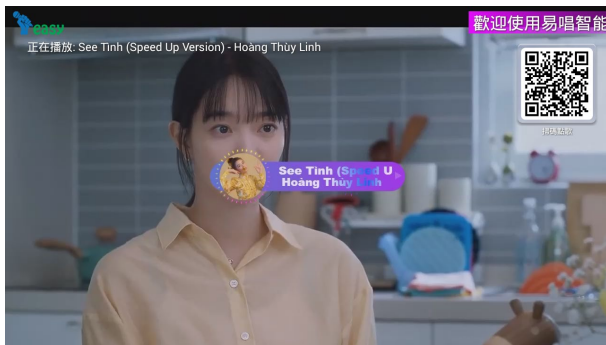

FEATURES

- Easy-to-use
- Artificial Intelligence Powered
- Vocal Eliminator

BACK-END INTERFACE

Sing Easy users just need to select their song by scanning the QR code that is shown on the TV. At the top of the list, Sing Easy K+ will display the selected song that is available in the databank. Moreover, K+ will search through all songs that are available online and present a cloud including the words AI that are available for KTV songs that are generated by AI.

Simply click the AI-enabled cloud to choose the background video, then click OK. K+ will then instantly build an AI-generated KTV video with lyrics that will be online in a matter of minutes. Simultaneously, the K+ Vocal Eliminator AI technology smoothly removes vocals from audio and video files, enabling users to sing without the original vocalist's voice.

BACK-END INTERFACE

Type in the song name, at the top songs in the databank will be shown and at the bottom songs available for ai generator are listed

Select the video background

Song is sent to Sing Easy AI Generator, in less than 10 minutes song will be sent to the songs queue list

FRONT-END INTERFACE (TV SCREEN)

AI-Generated KTV Song Title

AI-Generated KTV Song w/ Lyrics

LUCKY DRAW FEATURE (FOR COMMERCIAL USERS)

The Sing Easy KSVP3 Lucky Draw Feature is freely available for commercial customers to generate excitement and engagement among customers.