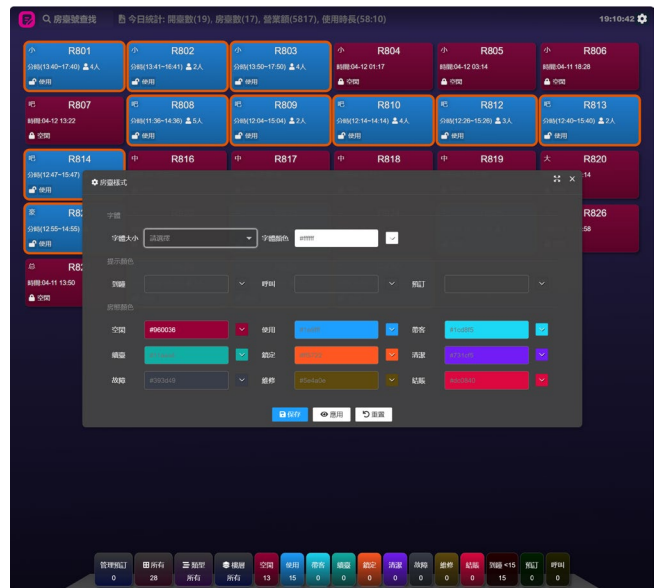

BACK-END INTERFACE (MOBILE VERSION)

Manage bookings

Bookings report

Room status

BACK-END INTERFACE (MOBILE VERSION)

Back-end settings

Back-end settings

Back-end manager

Reports

Bill information

Song management

BACK-END INTERFACE (PC VERSION)

Login screen

Main menu

Settings screen

Change room border color

Rooms status

Reports

SCHEDULE LOCK FEATURE (FOR COMMERCIAL USERS)

The Sing Easy KSVP3 Schedule Lock Feature is optionally available for commercial customers to set the opening hours and prevent customers from singing overtime.