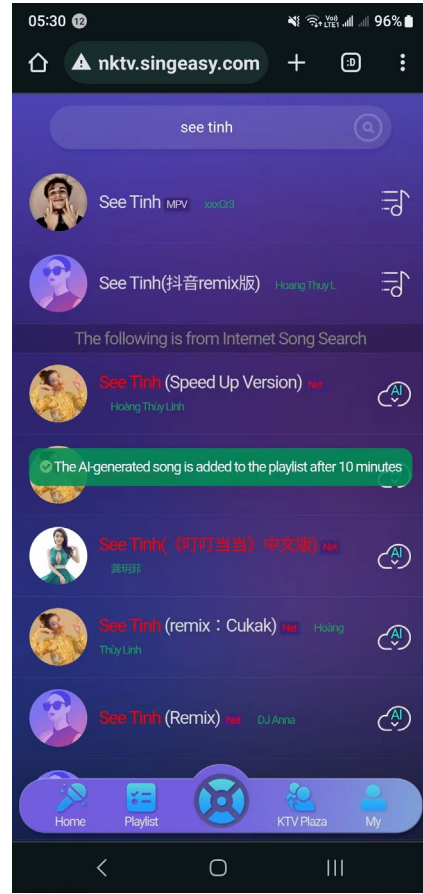

FEATURES

- Easy-to-use
- Artificial Intelligence Powered
- Vocal Eliminator

BACK-END INTERFACE

Sing Easy users just need to select their song by scanning the QR code that is shown on the TV. At the top of the list, Sing Easy K+ will display the selected song that is available in the databank. Moreover, K+ will search through all songs that are available online and present a cloud including the words AI that are available for KTV songs that are generated by AI.

Simply click the AI-enabled cloud to choose the background video, then click OK. K+ will then instantly build an AI-generated KTV video with lyrics that will be online in a matter of minutes. Simultaneously, the K+ Vocal Eliminator AI technology smoothly removes vocals from audio and video files, enabling users to sing without the original vocalist's voice.

BACK-END INTERFACE

Type in the song name, at the top songs in the databank will be shown and at the bottom songs available for ai generator are listed

Select the video background

Song is sent to Sing Easy AI Generator, in less than 10 minutes song will be sent to the songs queue list

FRONT-END INTERFACE (TV SCREEN)

AI-Generated KTV Song Title

AI-Generated KTV Song w/ Lyrics

LUCKY DRAW FEATURE (FOR COMMERCIAL USERS)

The Sing Easy KSVP3 Lucky Draw Feature is freely available for commercial customers to generate excitement and engagement among customers.