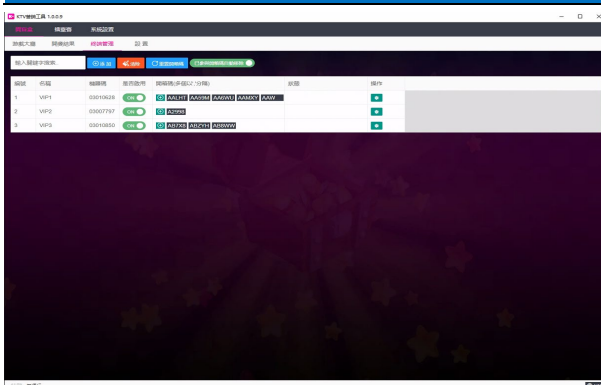

BACK-END INTERFACE

Add KTV terminals