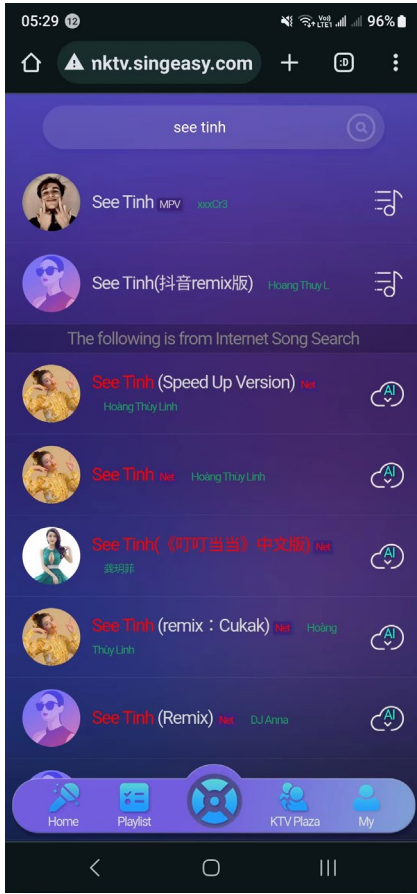

Program update over-the-air

Song libraries update over-the-air

Auto Hard Disk Checkup and Recovery

Local Songs Scanning and Song List Creation

AI KTV GENERATOR FEATURE (BETA)

Regardless of how old or how fresh the song is, the Sing Easy KSVP3 AI KTV Generator feature claims to be able to assist customers in singing their favorite song when it isn't in our music database.

FEATURES

- Easy-to-use
- Artificial Intelligence Powered
- Vocal Eliminator

BACK-END INTERFACE

Sing Easy users just need to select their song by scanning the QR code that is shown on the TV. At the top of the list, Sing Easy K+ will display the selected song that is available in the databank. Moreover, K+ will search through all songs that are available online and present a cloud including the words AI that are available for KTV songs that are generated by AI.

Simply click the AI-enabled cloud to choose the background video, then click OK. K+ will then instantly build an AI-generated KTV video with lyrics that will be online in a matter of minutes. Simultaneously, the K+ Vocal Eliminator AI technology smoothly removes vocals from audio and video files, enabling users to sing without the original vocalist's voice.

BACK-END INTERFACE

Type in the song name, at the top songs in the databank will be shown and at the bottom songs available for ai generator are listed

Select the video background

Song is sent to Sing Easy AI Generator, in less than 10 minutes song will be sent to the songs queue list