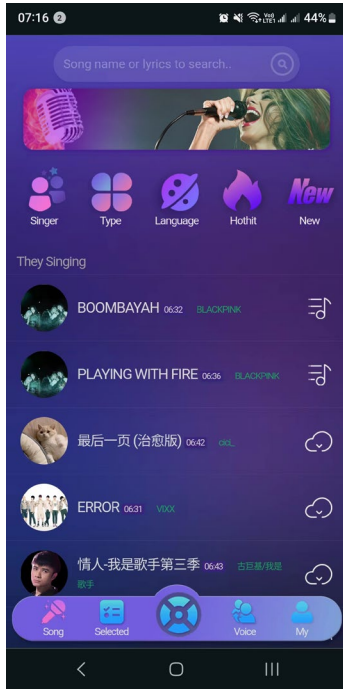

Write Hindi

Write Arabian

Apart from searching by typing the song name or singer name, we are the first on the market to launch a multi-language song search using an on-screen writing pad, allowing users to search for songs by writing in Traditional Chinese, Simplified Chinese, Japanese, Korean, Thai, Hindi, Burmese, Russian and Arabic. (more languages are coming soon)

SMARTPHONE OR TABLET CONTROL

Remote Control

Simple and easy to use smartphone and tablet control: Just scan the QR Code to connect your smartphone or tablet to our AWS servers to remotely control your player, to pick a song from a catalog songs and singers, while also being able to pause or skip songs, adjust the volume, etc.

Simple song selection

English songs

Playback control

SMARTPHONE OR TABLET CONTROL

TV Screen Interaction

Send gifts, emojis, banners or even type in a message to show on the TV screen as well as choosing a female, male or children voice to read it loud for you. A very fascinating way to congratulate someone on their birthday or even to ask someone to marry you.