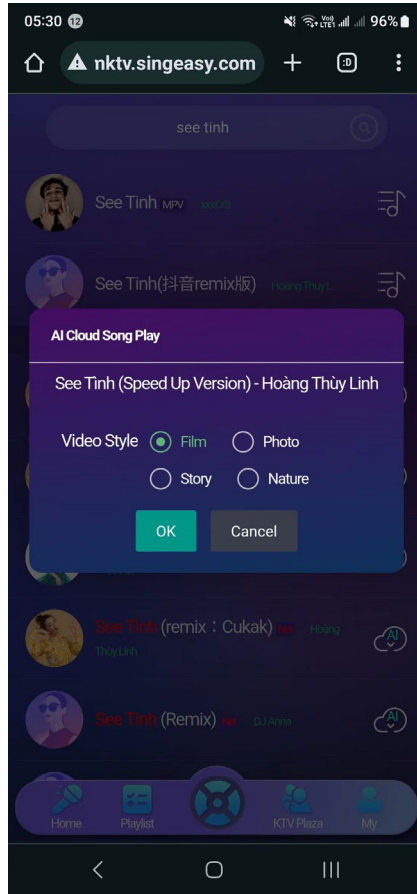

Program update over-the-air

Song libraries update over-the-air

Auto Hard Disk Checkup and Recovery

Local Songs Scanning and Song List Creation

AI KTV GENERATOR FEATURE (BETA)

Regardless of how old or how fresh the song is, the Sing Easy KSVP3 AI KTV Generator feature claims to be able to assist customers in singing their favorite song when it isn't in our music database.

FEATURES

- Easy-to-use
- Artificial Intelligence Powered
- Vocal Eliminator

BACK-END INTERFACE

Sing Easy users just need to select their song by scanning the QR code that is shown on the TV. At the top of the list, Sing Easy K+ will display the selected song that is available in the databank. Moreover, K+ will search through all songs that are available online and present a cloud including the words AI that are available for KTV songs that are generated by AI.

Simply click the AI-enabled cloud to choose the background video, then click OK. K+ will then instantly build an AI-generated KTV video with lyrics that will be online in a matter of minutes. Simultaneously, the K+ Vocal Eliminator AI technology smoothly removes vocals from audio and video files, enabling users to sing without the original vocalist's voice.

BACK-END INTERFACE

Type in the song name, at the top songs in the databank will be shown and at the bottom songs available for ai generator are listed

Select the video background

Song is sent to Sing Easy AI Generator, in less than 10 minutes song will be sent to the songs queue list