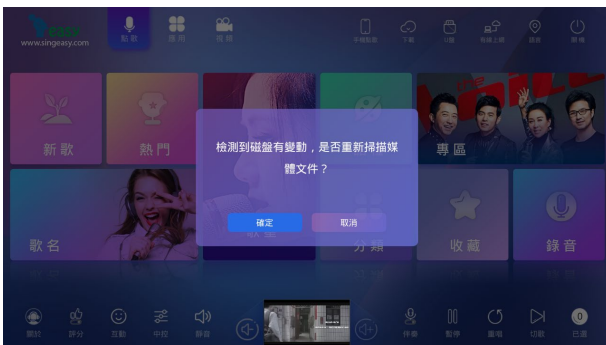

Auto Hard Disk Checkup and Recovery