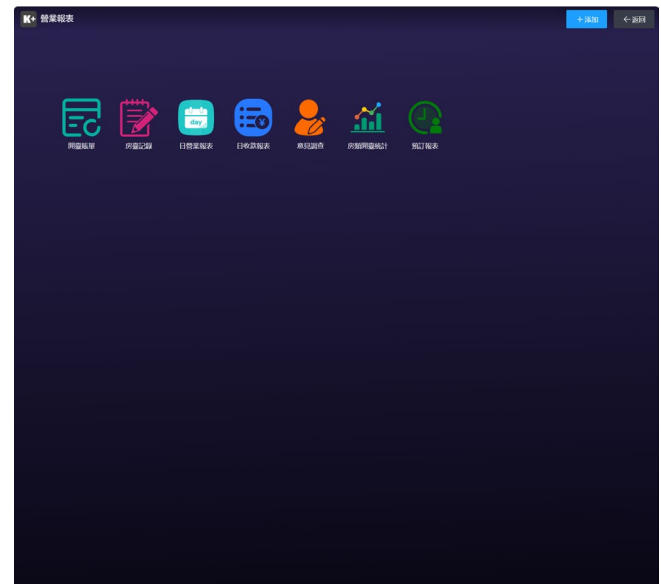

BACK-END INTERFACE (PC VERSION)

Reports