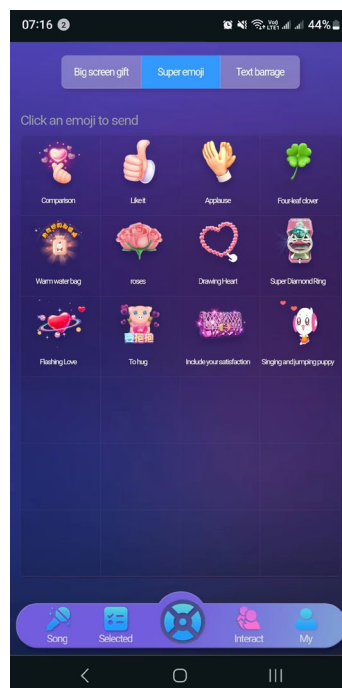

SMARTPHONE OR TABLET CONTROL

Remote Control

Simple and easy to use smartphone and tablet control: Just scan the QR Code to connect your smartphone or tablet to our AWS servers to remotely control your player, to pick a song from a catalog songs and singers, while also being able to pause or skip songs, adjust the volume, etc.

Simple song selection

English songs

Playback control

SMARTPHONE OR TABLET CONTROL

TV Screen Interaction

Send gifts, emojis, banners or even type in a message to show on the TV screen as well as choosing a female, male or children voice to read it loud for you. A very fascinating way to congratulate someone on their birthday or even to ask someone to marry you.

Check out the smartphone and table control for more information.

Gifts

Emojis

Banners

SONG LIBRARY INCLUDES MACAO SINGERS

First player in the market including Macao singers in the catalog.

OVER-THE-AIR UPDATES & SELF HEALTH CHECK

Program update over-the-air

Song libraries update over-the-air

Auto Hard Disk Checkup and Recovery

Local Songs Scanning and Song List Creation

AI KTV GENERATOR FEATURE (BETA)

Regardless of how old or how fresh the song is, the Sing Easy KSVP3 AI KTV Generator feature claims to be able to assist customers in singing their favorite song when it isn't in our music database.