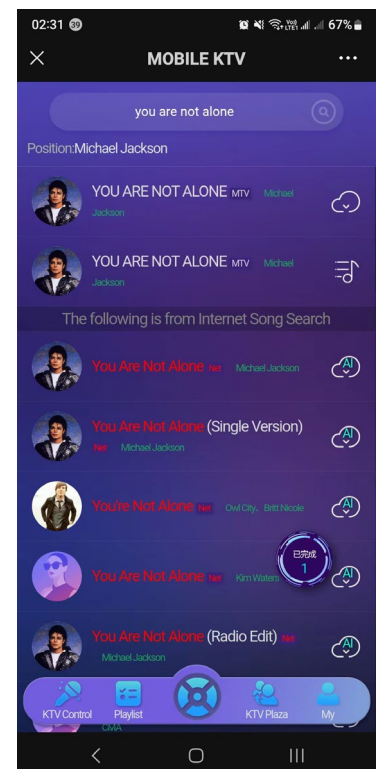

Check out the smartphone and table control for more information.

Gifts

Emojis

Banners

SONG LIBRARY INCLUDES MACAO SINGERS

First player in the market including Macao singers in the catalog.

OVER-THE-AIR UPDATES & SELF HEALTH CHECK

Program update over-the-air

Song libraries update over-the-air

Auto Hard Disk Checkup and Recovery

Local Songs Scanning and Song List Creation

AI KTV GENERATOR FEATURE (BETA)

Regardless of how old or how fresh the song is, the Sing Easy KSVP3 AI KTV Generator feature claims to be able to assist customers in singing their favorite song when it isn't in our music database.

FEATURES

- Easy-to-use
- Artificial Intelligence Powered
- Vocal Eliminator

BACK-END INTERFACE

Sing Easy users just need to select their song by scanning the QR code that is shown on the TV. At the top of the list, Sing Easy K+ will display the selected song that is available in the databank. Moreover, K+ will search through all songs that are available online and present a cloud including the words AI that are available for KTV songs that are generated by AI.

Simply click the AI-enabled cloud to choose the background video, then click OK. K+ will then instantly build an AI-generated KTV video with lyrics that will be online in a matter of minutes. Simultaneously, the K+ Vocal Eliminator AI technology smoothly removes vocals from audio and video files, enabling users to sing without the original vocalist's voice.