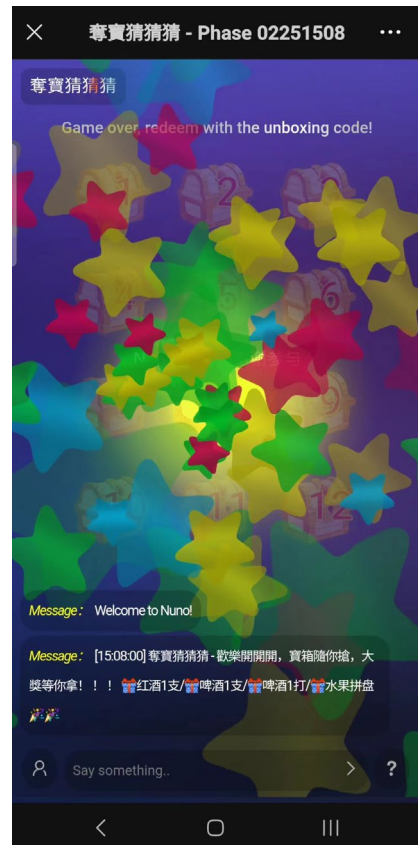

BACK-END INTERFACE

Add KTV terminals

Setup lucky draw

Lucky draw monitoring

Lucky draw results

FRONT-END INTERFACE (TV SCREEN)

Lucky draw QR code appearance

Lucky draw QR code and prizes

QR code appearance

Lucky draw winner

FRONT-END INTERFACE (MOBILE PHONE)

Enter name after scanning on screen QR code

Select treasure chest

Winner announcement

K+ POS (FOR COMMERCIAL USERS)

The Sing Easy K+ is a point-of-sales “POS” to be used together with KSVP3 karaoke appliance which is optionally available for commercial customers to manage the karaoke venue in a single system allowing customers to directly place F&B orders, call attendance or even settle the bill digitally.