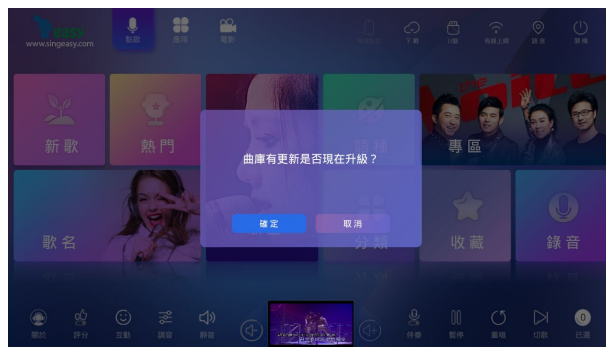

Simple song selection

English songs

Playback control

SMARTPHONE OR TABLET CONTROL

TV Screen Interaction

Send gifts, emojis, banners or even type in a message to show on the TV screen as well as choosing a female, male or children voice to read it loud for you. A very fascinating way to congratulate someone on their birthday or even to ask someone to marry you.

Check out the smartphone and table control for more information.

Gifts

Emojis

Banners

SONG LIBRARY INCLUDES MACAO SINGERS

First player in the market including Macao singers in the catalog.

OVER-THE-AIR UPDATES & SELF HEALTH CHECK

Program update over-the-air

Song libraries update over-the-air

Auto Hard Disk Checkup and Recovery

Local Songs Scanning and Song List Creation

AI KTV GENERATOR FEATURE (BETA)

Regardless of how old or how fresh the song is, the Sing Easy KSVP3 AI KTV Generator feature claims to be able to assist customers in singing their favorite song when it isn't in our music database.

FEATURES

- Easy-to-use
- Artificial Intelligence Powered
- Vocal Eliminator

BACK-END INTERFACE

Sing Easy users just need to select their song by scanning the QR code that is shown on the TV. At the top of the list, Sing Easy K+ will display the selected song that is available in the databank. Moreover, K+ will search through all songs that are available online and present a cloud including the words AI that are available for KTV songs that are generated by AI.