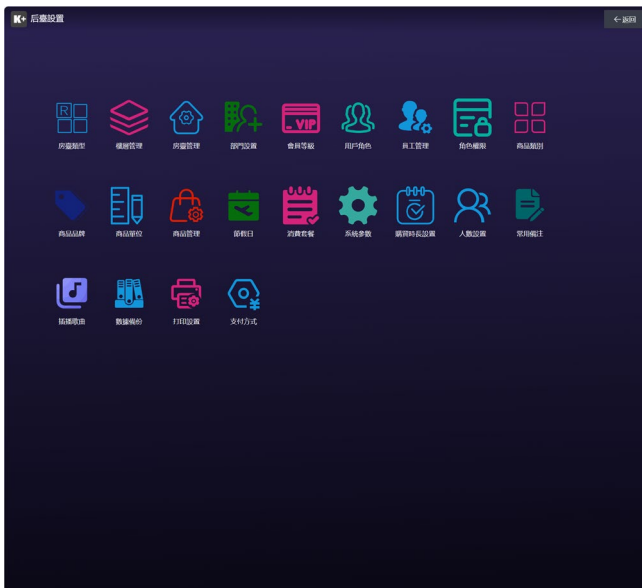

BACK-END INTERFACE (MOBILE VERSION)

Manage bookings

Bookings report

Room status

BACK-END INTERFACE (MOBILE VERSION)

Back-end settings

Back-end settings

Back-end manager

Reports

Bill information

Song management

BACK-END INTERFACE (PC VERSION)

Login screen

Main menu

Settings screen

Change room border color

Rooms status

Reports

SCHEDULE LOCK FEATURE (FOR COMMERCIAL USERS)

The Sing Easy KSVP3 Schedule Lock Feature is optionally available for commercial customers to set the opening hours and prevent customers from singing overtime.