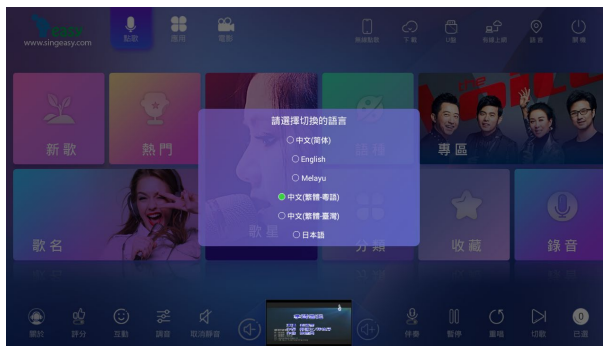

We have been re-inventing traditional karaoke systems to become a simplified and user-friendly form of karaoke for home use, for this reason, the KSVP2 is the most advanced entertainment center in the market.

Sing Easy KSVP2 is a state-of-art entertainment center allowing you to enjoy any kind of entertainment such as singing Karaoke, watching Netflix, YouTube and/or IPTV, hearing music from Spotify and/or Joox, or even browsing the Internet using Google Chrome from a single device.

FEATURES

- Sing in Traditional Chinese, Simplified Chinese, English, Thai, Russian, Italian, French, etc
- Third-party value-added apk (GoTV and HDTV requires service subscriptions)
- Queue YT selections on the same KTV queue list

INTERFACE SNAPSHOTS

Multi-lingual GUI

Main menu

Pre-installed third-party apk support

Pre-installed third-party apk support

YT library

SING EASY KSVP2

STATE-OF-ART ENTERTAINMENT CENTER