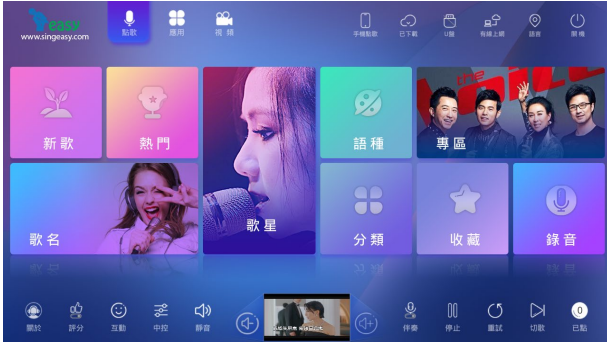

Sing Easy KSVP2 is a state-of-art entertainment center allowing you to enjoy any kind of entertainment such as singing Karaoke, watching Netflix, YouTube and/or IPTV, hearing music from Spotify and/or Joox, or even browsing the Internet using Google Chrome from a single device.

FEATURES

- Sing in Traditional Chinese, Simplified Chinese, English, Thai, Russian, Italian, French, etc
- Third-party value-added apk (GoTV and HDTV requires service subscriptions)
- Queue YT selections on the same KTV queue list

INTERFACE SNAPSHOTS

Multi-lingual GUI

Main menu

Pre-installed third-party apk support

Pre-installed third-party apk support

YT library

SING EASY KSVP2

STATE-OF-ART ENTERTAINMENT CENTER

INTERFACE LANGUAGES

Traditional Chinese

Simplified Chinese

English

Malaysian

Japanese

Korean

SONG LIBRARY INCLUDES MACAU SINGERS