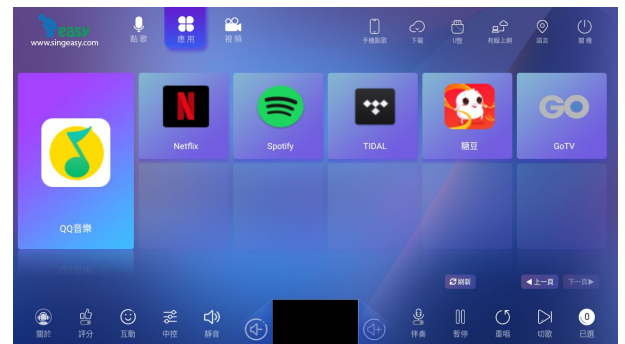

Sing Easy KSVP2 is a state-of-art entertainment center allowing you to enjoy any kind of entertainment such as singing Karaoke, watching Netflix, YouTube and/or IPTV, hearing music from Spotify and/or Joox, or even browsing the Internet using Google Chrome from a single device.

FEATURES

- Sing in Traditional Chinese, Simplified Chinese, English, Thai, Russian, Italian, French, etc
- Third-party value-added apk (GoTV and HDTV requires service subscriptions)
- Queue YT selections on the same KTV queue list

INTERFACE SNAPSHOTS

Multi-lingual GUI

Main menu

Pre-installed third-party apk support

Pre-installed third-party apk support

YT library

SING EASY KSVP2

STATE-OF-ART ENTERTAINMENT CENTER

INTERFACE LANGUAGES

Traditional Chinese

Simplified Chinese

English

Malaysian

Japanese

Korean

SONG LIBRARY INCLUDES MACAU SINGERS