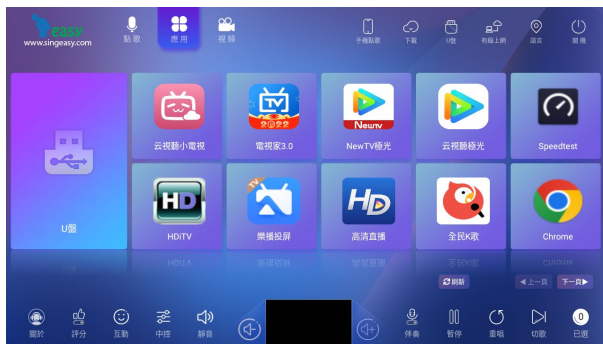

Sing Easy KSVP2 is a state-of-art entertainment center allowing you to enjoy any kind of entertainment such as singing Karaoke, watching Netflix, YouTube and/or IPTV, hearing music from Spotify and/or Joox, or even browsing the Internet using Google Chrome from a single device.

FEATURES

- Sing in Traditional Chinese, Simplified Chinese, English, Thai, Russian, Italian, French, etc
- Third-party value-added apk (GoTV and HDTV requires service subscriptions)
- Queue YT selections on the same KTV queue list

INTERFACE SNAPSHOTS

Multi-lingual GUI

Main menu

Pre-installed third-party apk support

Pre-installed third-party apk support

YT library

SING EASY KSVP2

STATE-OF-ART ENTERTAINMENT CENTER