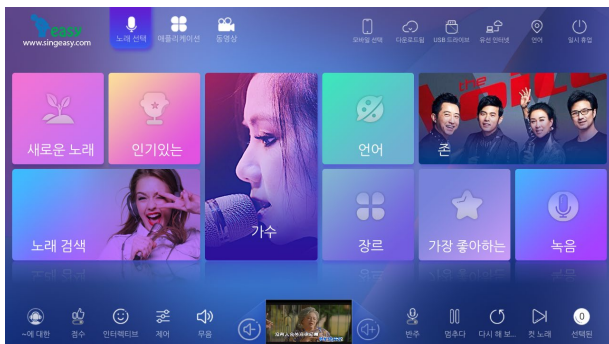

Sing Easy KSVP2 is a state-of-art entertainment center allowing you to enjoy any kind of entertainment such as singing Karaoke, watching Netflix, YouTube and/or IPTV, hearing music from Spotify and/or Joox, or even browsing the Internet using Google Chrome from a single device.

INTERFACE SNAPSHOTS

Multi-lingual GUI

Main menu

Pre-installed third-party apk support

Pre-installed third-party apk support

YT library

SING EASY KSVP2

STATE-OF-ART ENTERTAINMENT CENTER

INTERFACE LANGUAGES

Traditional Chinese

Simplified Chinese

English

Malaysian

Japanese

Korean

SONG LIBRARY INCLUDES MACAU SINGERS

OTA UPDATED & SELF HEALTH CHECK

Program update over-the-air

Song libraries update over-the-air

Auto Hard Disk Checkup and Recovery

Local Songs Scanning and Song List Creation

SMARTPHONE OR TABLE CONTROL

Simple song selection