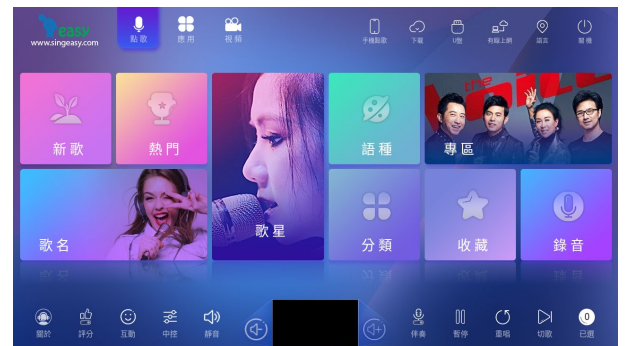

We have been re-inventing traditional karaoke systems to become a simplified and user-friendly form of karaoke for home use, for this reason, the KSVP2 is the most advanced entertainment center in the market.

Sing Easy KSVP2 is a state-of-art entertainment center allowing you to enjoy any kind of entertainment such as singing Karaoke, watching Netflix, YouTube and/or IPTV, hearing music from Spotify and/or Joox, or even browsing the Internet using Google Chrome from a single device.

FEATURES

- Sing in Traditional Chinese, Simplified Chinese, English, Thai, Russian, Italian, French, etc
- Third-party value-added apk (GoTV and HDTV requires service subscriptions)
- Queue YT selections on the same KTV queue list

INTERFACE SNAPSHOTS

Multi-lingual GUI

Main menu

Pre-installed third-party apk support

Pre-installed third-party apk support

YT library

SING EASY KSVP2

STATE-OF-ART ENTERTAINMENT CENTER