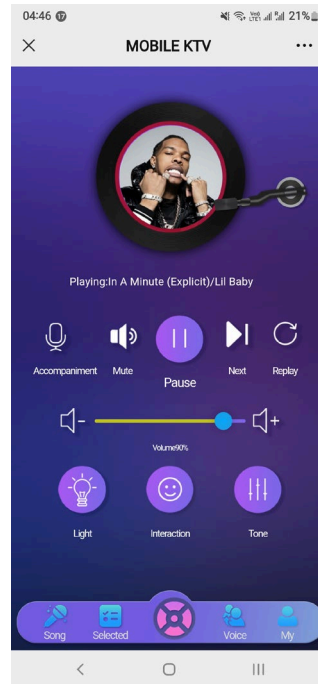

Sing Easy KSVP2 is a state-of-art entertainment center allowing you to enjoy any kind of entertainment such as singing Karaoke, watching Netflix, YouTube and/or IPTV, hearing music from Spotify and/or Joox, or even browsing the Internet using Google Chrome from a single device.

INTERFACE SNAPSHOTS

Multi-lingual GUI

Main menu

Pre-installed third-party apk support

Pre-installed third-party apk support

YT library

SING EASY KSVP2

STATE-OF-ART ENTERTAINMENT CENTER

OTA UPDATED & SELF HEALTH CHECK

Program update over-the-air

Song libraries update over-the-air

Auto Hard Disk Checkup and Recovery

Local Songs Scanning and Song List Creation

SMARTPHONE OR TABLE CONTROL

Simple song selection

Playback control

DIMENSIONS

- Dimensions (W × H × D): 360×50×280mm