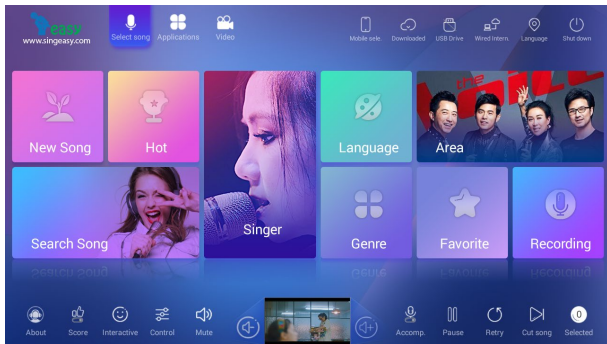

Sing Easy KSVP2 is a state-of-art entertainment center allowing you to enjoy any kind of entertainment such as singing Karaoke, watching Netflix, YouTube and/or IPTV, hearing music from Spotify and/or Joox, or even browsing the Internet using Google Chrome from a single device.

INTERFACE SNAPSHOTS

Multi-lingual GUI

Main menu

Pre-installed third-party apk support

Pre-installed third-party apk support

YT library

SING EASY KSVP2

STATE-OF-ART ENTERTAINMENT CENTER

INTERFACE LANGUAGES

Traditional Chinese

Simplified Chinese

English

Malaysian

Japanese

Korean

SONG LIBRARY INCLUDES MACAU SINGERS