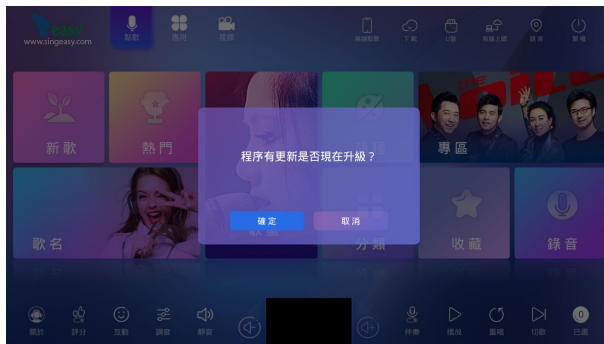

OTA UPDATED & SELF HEALTH CHECK

Program update over-the-air