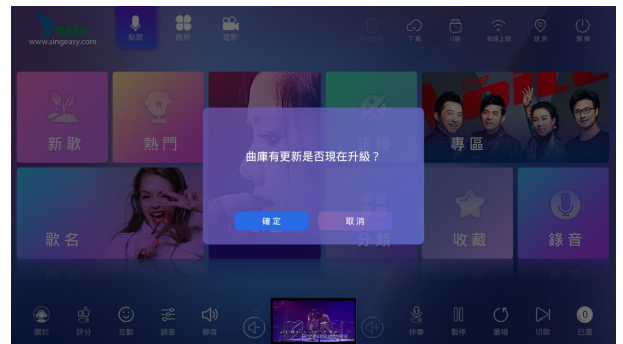

Song libraries update over-the-air