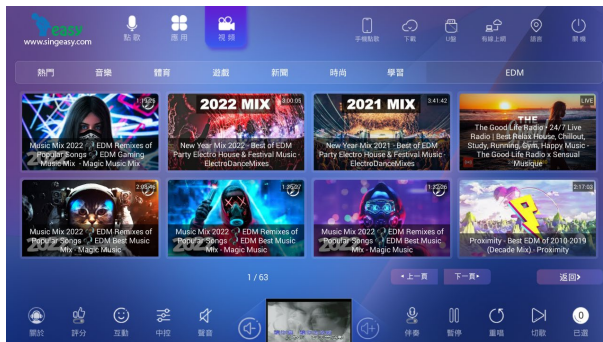

Sing Easy KSVP2 is a state-of-art entertainment center allowing you to enjoy any kind of entertainment such as singing Karaoke, watching Netflix, YouTube and/or IPTV, hearing music from Spotify and/or Joox, or even browsing the Internet using Google Chrome from a single device.

INTERFACE SNAPSHOTS

Multi-lingual GUI

Main menu

Pre-installed third-party apk support

Pre-installed third-party apk support

YT library

SING EASY KSVP2

STATE-OF-ART ENTERTAINMENT CENTER

INTERFACE LANGUAGES

Traditional Chinese

Simplified Chinese

English

Malaysian

Japanese

Korean

SONG LIBRARY INCLUDES MACAU SINGERS