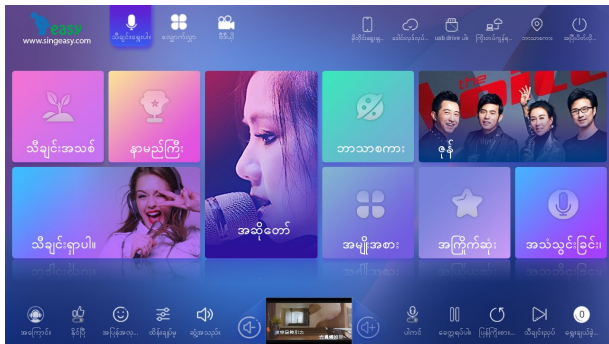

Sing Easy KSVP2 is a state-of-art entertainment center allowing you to enjoy any kind of entertainment such as singing Karaoke, watching Netflix, YouTube and/or IPTV, hearing music from Spotify and/or Joox, or even browsing the Internet using Google Chrome from a single device.

INTERFACE SNAPSHOTS

Multi-lingual GUI

Main menu

Pre-installed third-party apk support

Pre-installed third-party apk support

YT library

SING EASY KSVP2

STATE-OF-ART ENTERTAINMENT CENTER

INTERFACE LANGUAGES

Traditional Chinese

Simplified Chinese

English

Malaysian

Japanese

Korean

SONG LIBRARY INCLUDES MACAU SINGERS

OTA UPDATED & SELF HEALTH CHECK

Program update over-the-air

Song libraries update over-the-air

Auto Hard Disk Checkup and Recovery

Local Songs Scanning and Song List Creation

SMARTPHONE OR TABLE CONTROL

Simple song selection